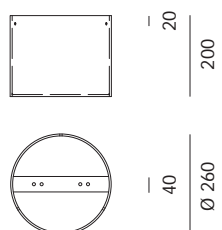

### Finiture / Finishes

PMMA opalino  
Opal PMMA

DISEGNI TECNICI / TECHNICAL DRAWINGS

MENIR

MENIR con base / with base

ACCESSORI / ACCESSORIES

Base alluminio 26cm  
Aluminium base 26cm

KIT.0051.99